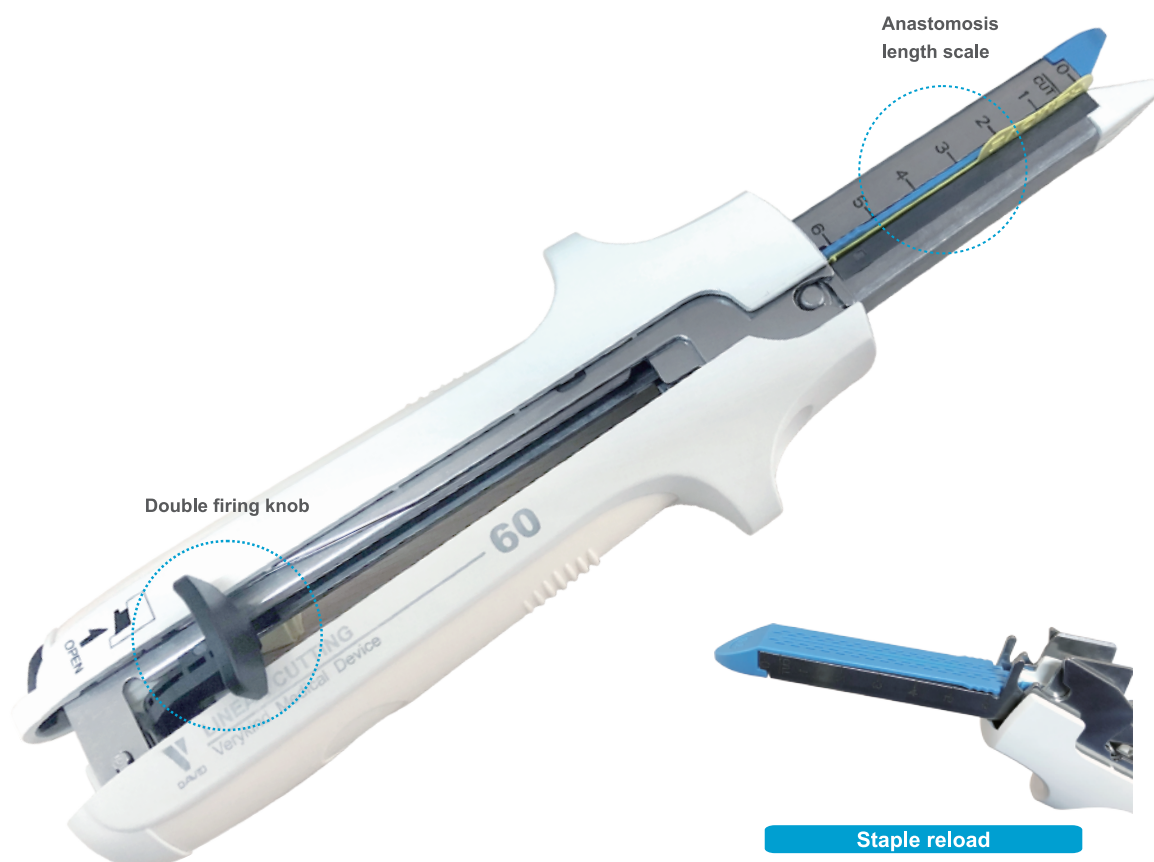

# Disposable Linear Cutting Staplers

### Staple reload

- TLCAR60×3.8
- TLCAR80×3.8
- TLCAR100×3.8

### Staple reload

- TLCAR60×4.8
- TLCAR80×4.8
- TLCAR100×4.8

- ▶ Model: TLCA60
- TLCA80
- TLCA100