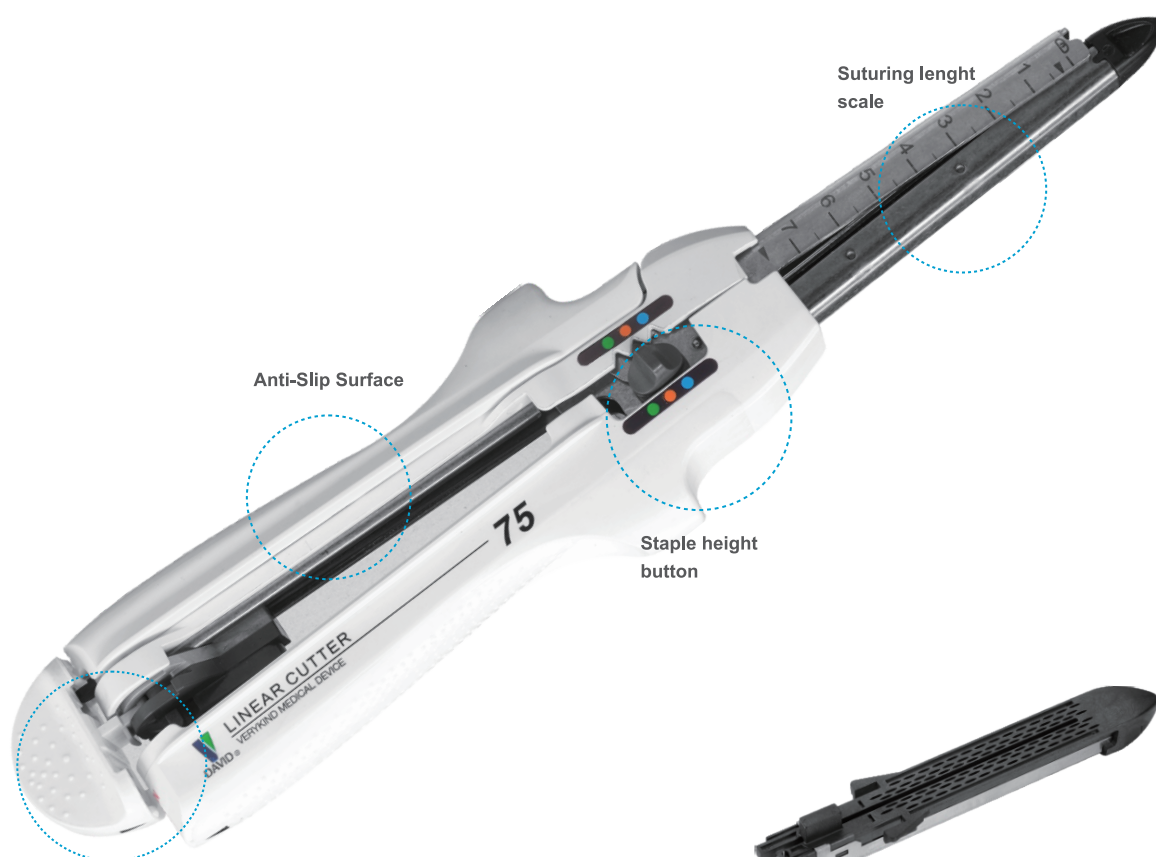

# Disposable Linear Cutting Staplers

Fire button

Anti-Slip Surface

Staple height button

Suturing length scale

Staple reload LCR55x4.3mm

Staple reload LCR75x4.3mm

► Model: LCS55x4.3  
LCS75x4.3